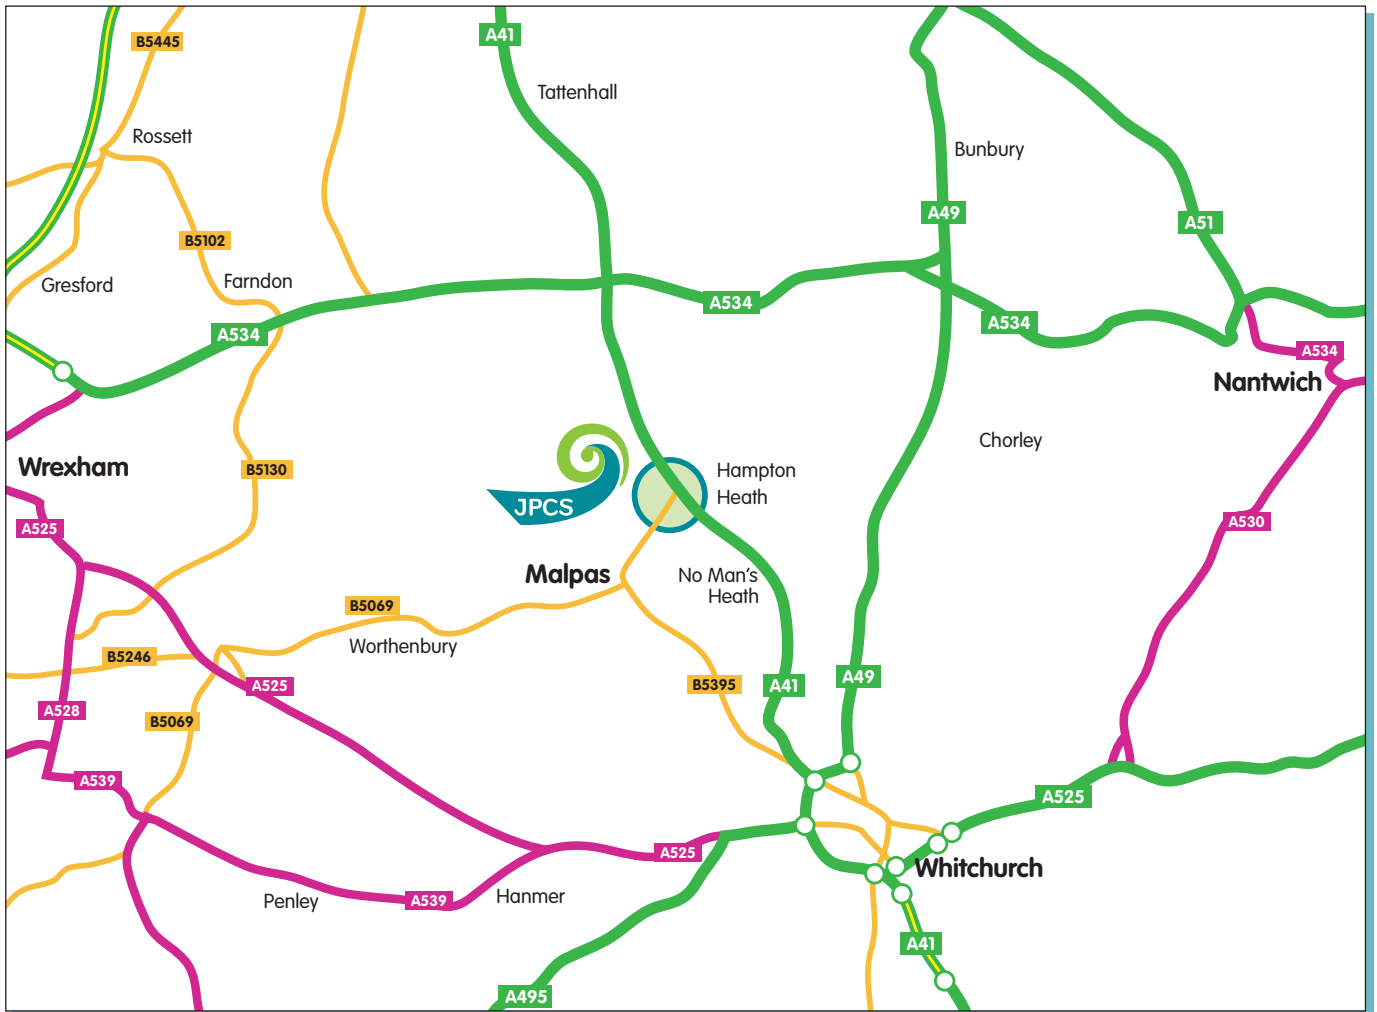

Location Map

JPCS Limited
Ruskin House
The Sidings
Hampton Heath
Cheshire SY14 8LU
Tel: 01948 820696
Fax: 01948 820252
E-mail: info@jpcs.co.uk