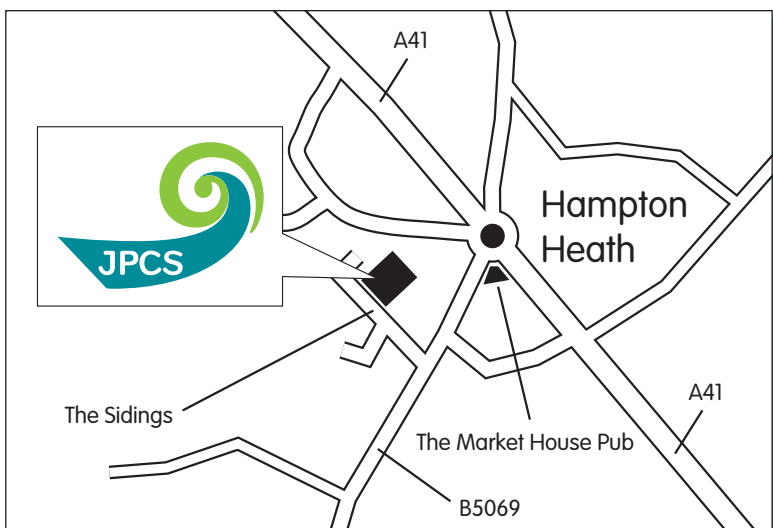

Location Map

JPCS Limited
Ruskin House
The Sidings
Hampton Heath
Cheshire SY14 8LU
Tel: 01948 820696
Fax: 01948 820252
E-mail: info@jpcs.co.uk